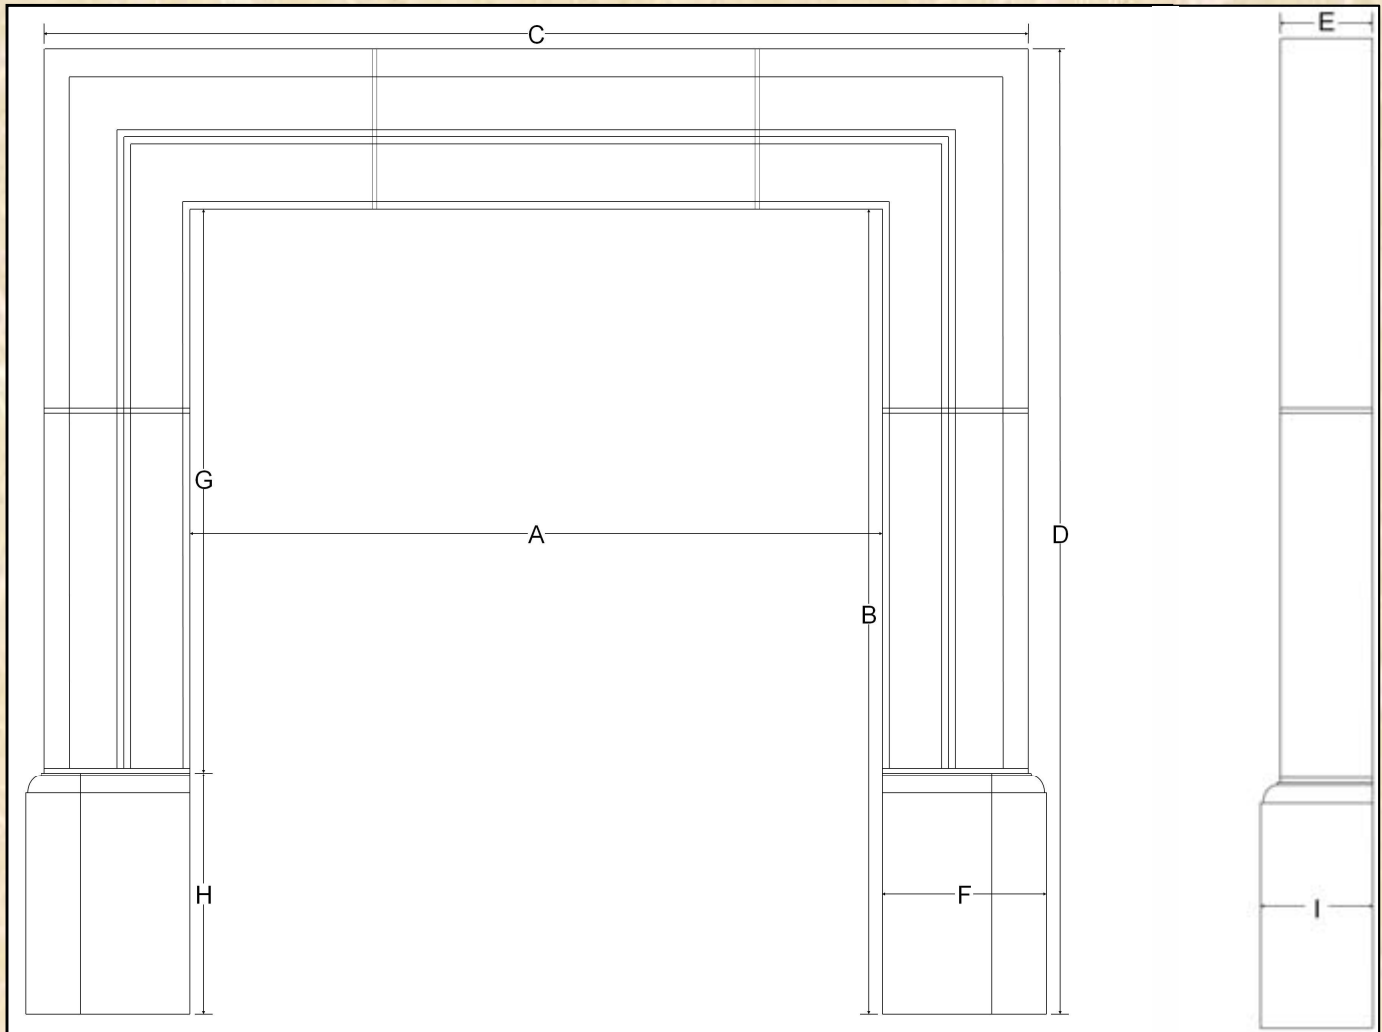

HEARTHCO INC.

Manufacturers of Precast & Wood Products

**PHOTO
COMING
SOON**

ZAMORA

ZAMORA

Precast Fireplace Surround

<i>3 Sided</i>	A	B	C	D	E	F	G	H	I	Min. Hearth Size
ZAM 3-38	38	40	54	48	8	9	28	12	5 3/4	60 x 18
ZAM 3-43	43	43	59	51	8	9	28	15	5 3/4	66 x 20

The Zamora is a one piece mantel without a cap.

One piece mantels are manufactured with the lintel and legs all as one piece.

Hearths and accessories are ordered separately.

Corner Detail

Finishes Available