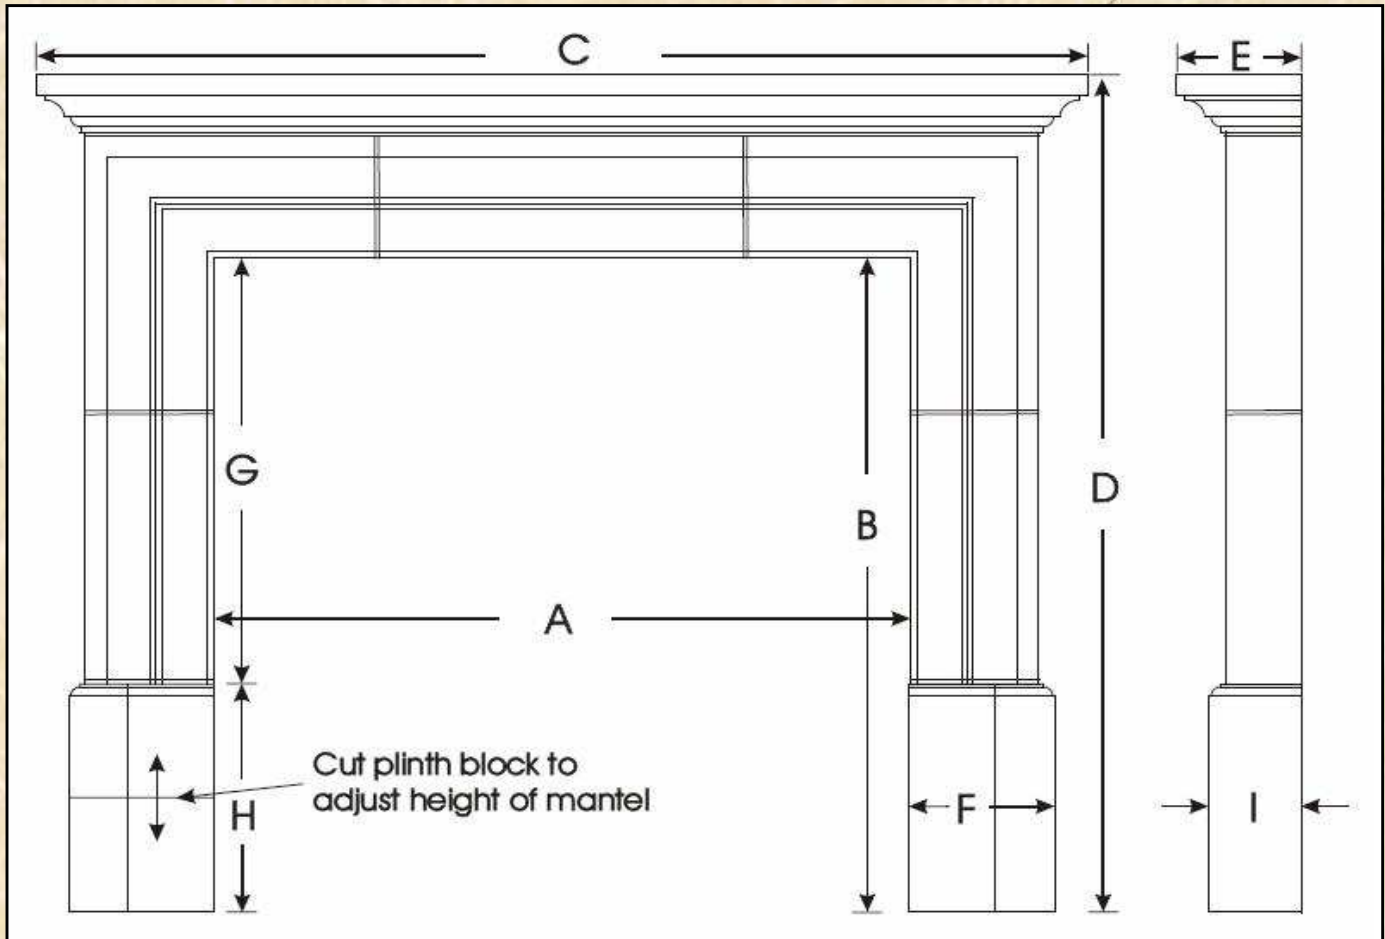

HEARTHCO INC.

Manufacturers of Precast & Wood Products

ROVANA

ROVANA

Precast Fireplace Surround

<i>3 Sided</i>	A	B	C	D	E	F	G	H	I	Min. Hearth Size
ROV 3-38	38	40	60 1/2	55 1/2	8	9	28	12	5 3/4	60 x 18
ROV 3-43	43	43	65 1/2	55 1/2	8	9	28	15	5 3/4	66 x 20

The Rovana is a one piece mantel with a cap.

One piece mantels are manufactured with the cap, lintel, legs and plinth blocks all as one piece.

Hearths and accessories are ordered separately.

Corner Detail