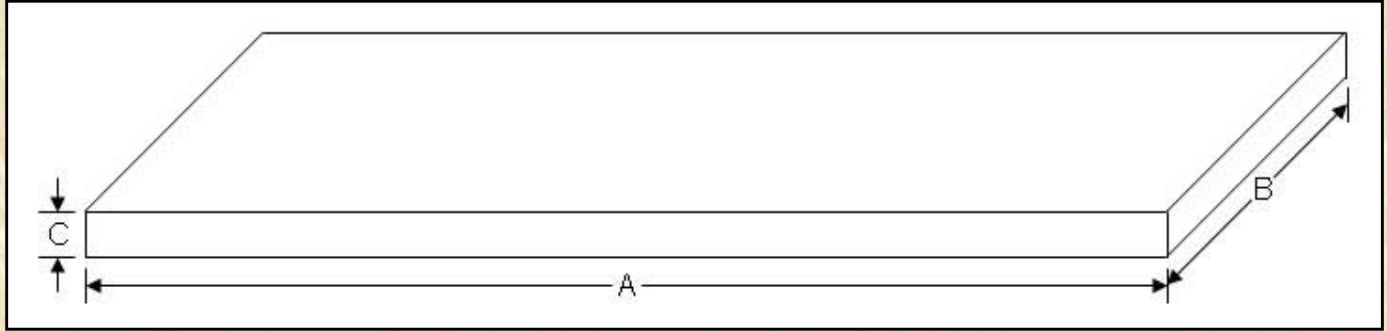

HEARTHCO INC.

Manufacturers of Precast & Wood Products

PLATEAU TRIM

PLATEAU TRIM

<i>Plateau Trim Adjustable</i>	A	B	C
PLA TRIM A 12-36	to 36	12	3
PLA TRIM A 12-72	to 72	12	3
PLA TRIM A 16-36	to 36	16	3
PLA TRIM A 16-72	to 72	16	3