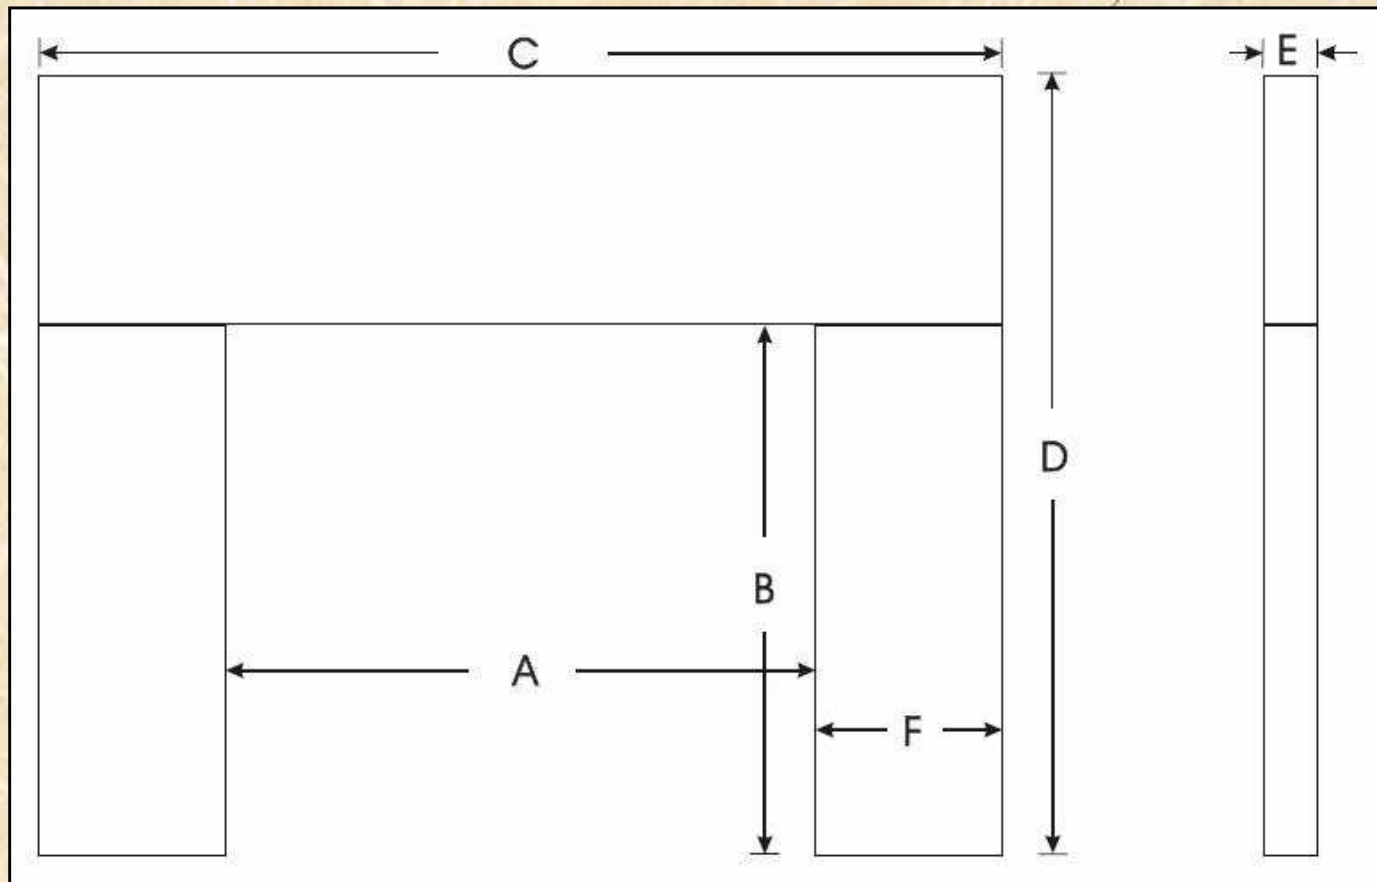

## PLATEAU

## Precast Fireplace Surround

<i>Multi Piece</i>	A	B	C	D	E	F	Min. Hearth Size
PLA 62	38	43	62	59	3	12	FS A 16-72-1 (62")
PLA 67	43	43	67	59	3	12	FS A 16-72-1 (67")

The Plateau is a multi-piece mantel.

Multi-piece mantels come as individual components; the legs and lintel are ordered individually. Hearths and accessories are ordered separately.