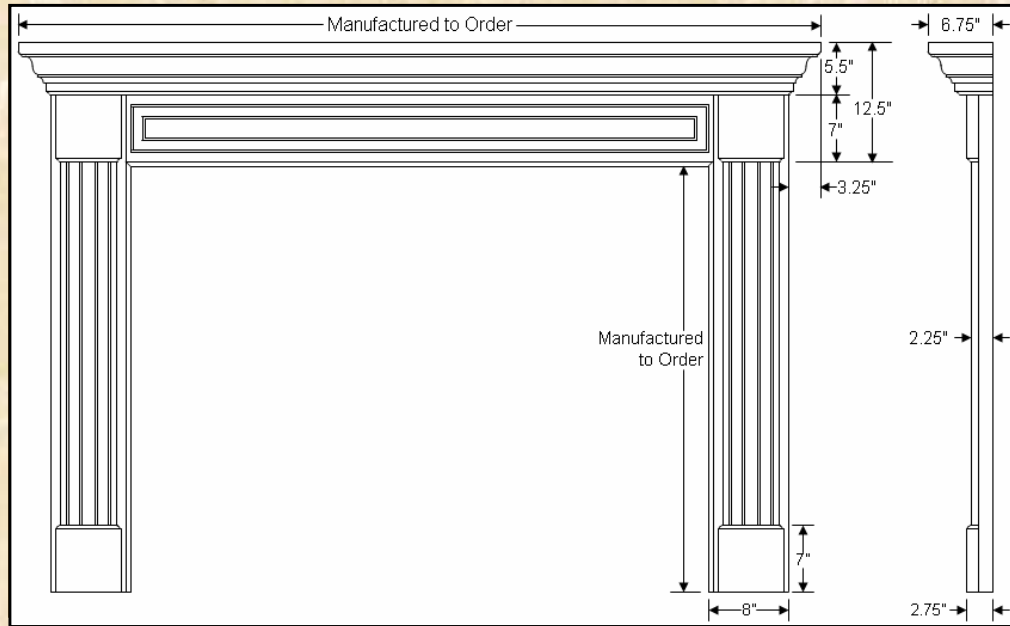

HEARTHCO INC.

Manufacturers of Precast & Wood Products

NEWCASTLE MANTEL

NEWCASTLE

Full Wood Mantel

Corner Detail

Woods Available

Paint Grade