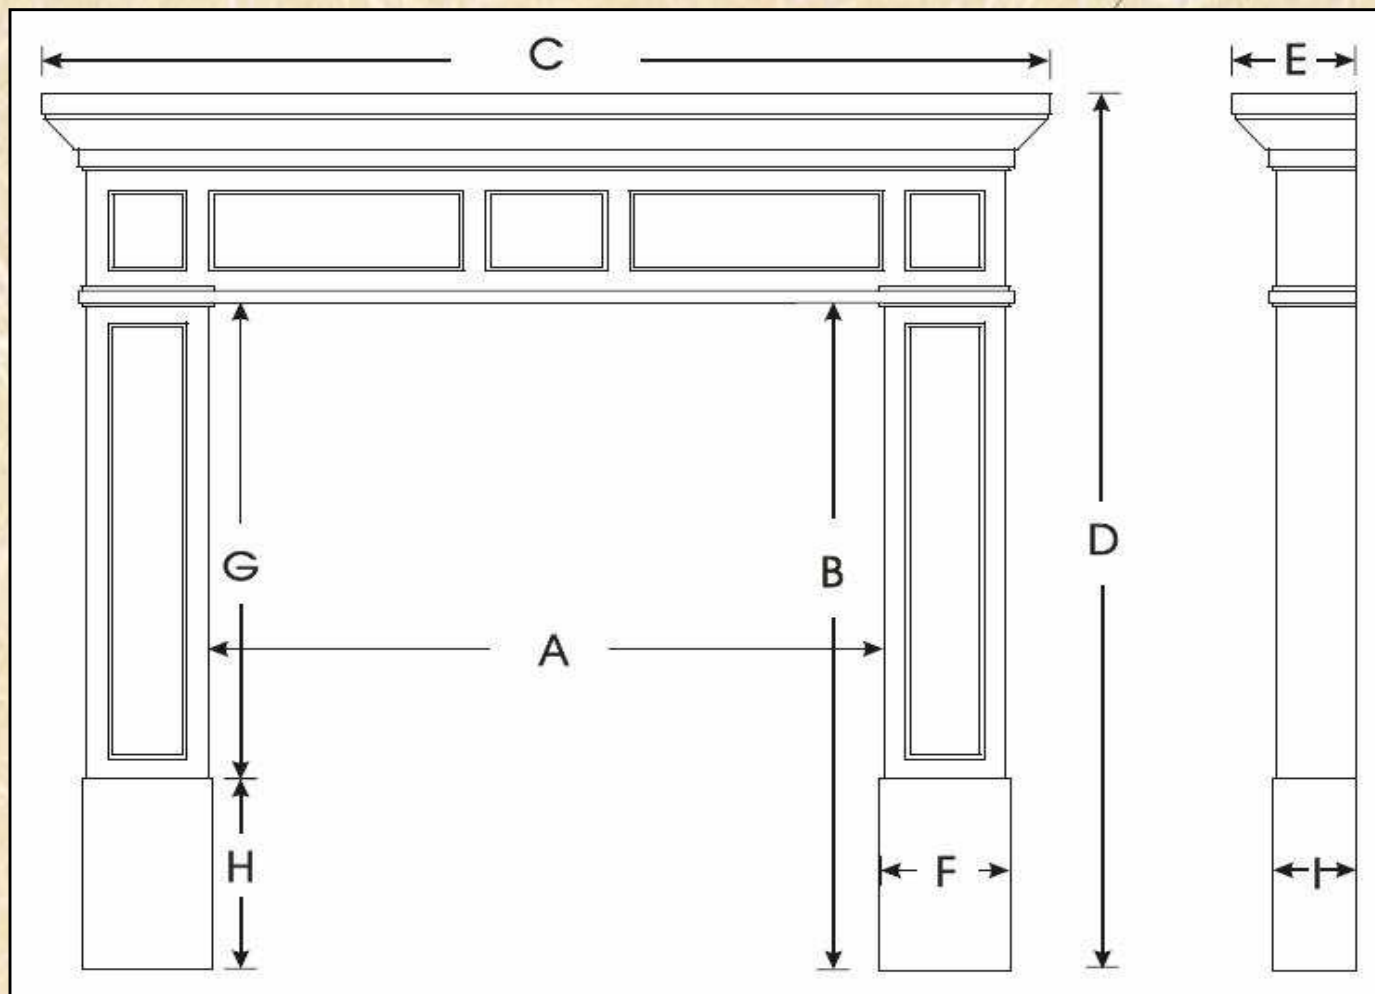

HEARTHCO INC.

Manufacturers of Precast & Wood Products

MISSION

MISSION

Precast Fireplace Surround

3 Sided	A	B	C	D	E	F	G	H	I	Min. Hearth Size
MIS 3-38	38 1/4	41 5/8	58	55	7	7 1/2	28	12	4 3/4	60 x 18

The Mission is a one piece mantel with a cap.

One piece mantels are manufactured with the cap, lintel, legs and plinth blocks all as one piece.

Hearths and accessories are ordered separately.

Corner Detail

Finishes Available

Paint Grade

TraverStone