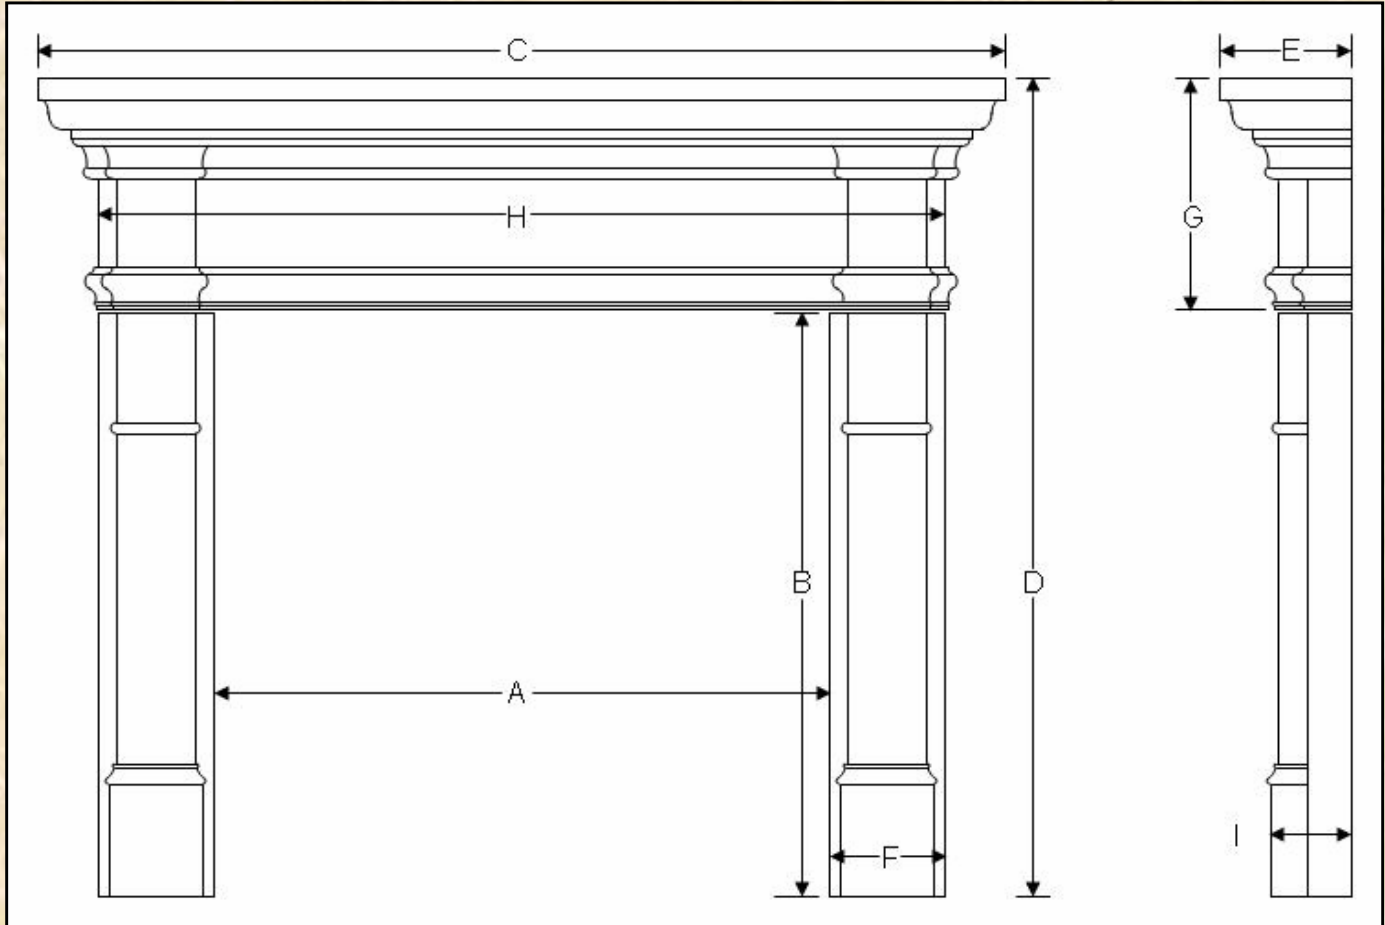

HEARTHCO INC.

Manufacturers of Precast & Wood Products

MENDOCINO

MENDOCINO

Precast Fireplace Surround

<i>Multi Piece</i>	A	B	C	D	E	F	G	H	I	Min. Hearth Size
MEN 38	38 3/4	to 43	62.5	to 58	9	8	15	54 5/8	5 1/2	66 x 20
MEN 43	43	to 43 1/2	67.5	to 58	9	8	15	59 5/8	5 1/2	66 x 20

The Mendocino is a multi-piece mantel. The cap and lintel are manufactured as one piece. Multi-piece mantels come as individual components; the legs and lintel are ordered individually. Hearths and accessories are ordered separately.