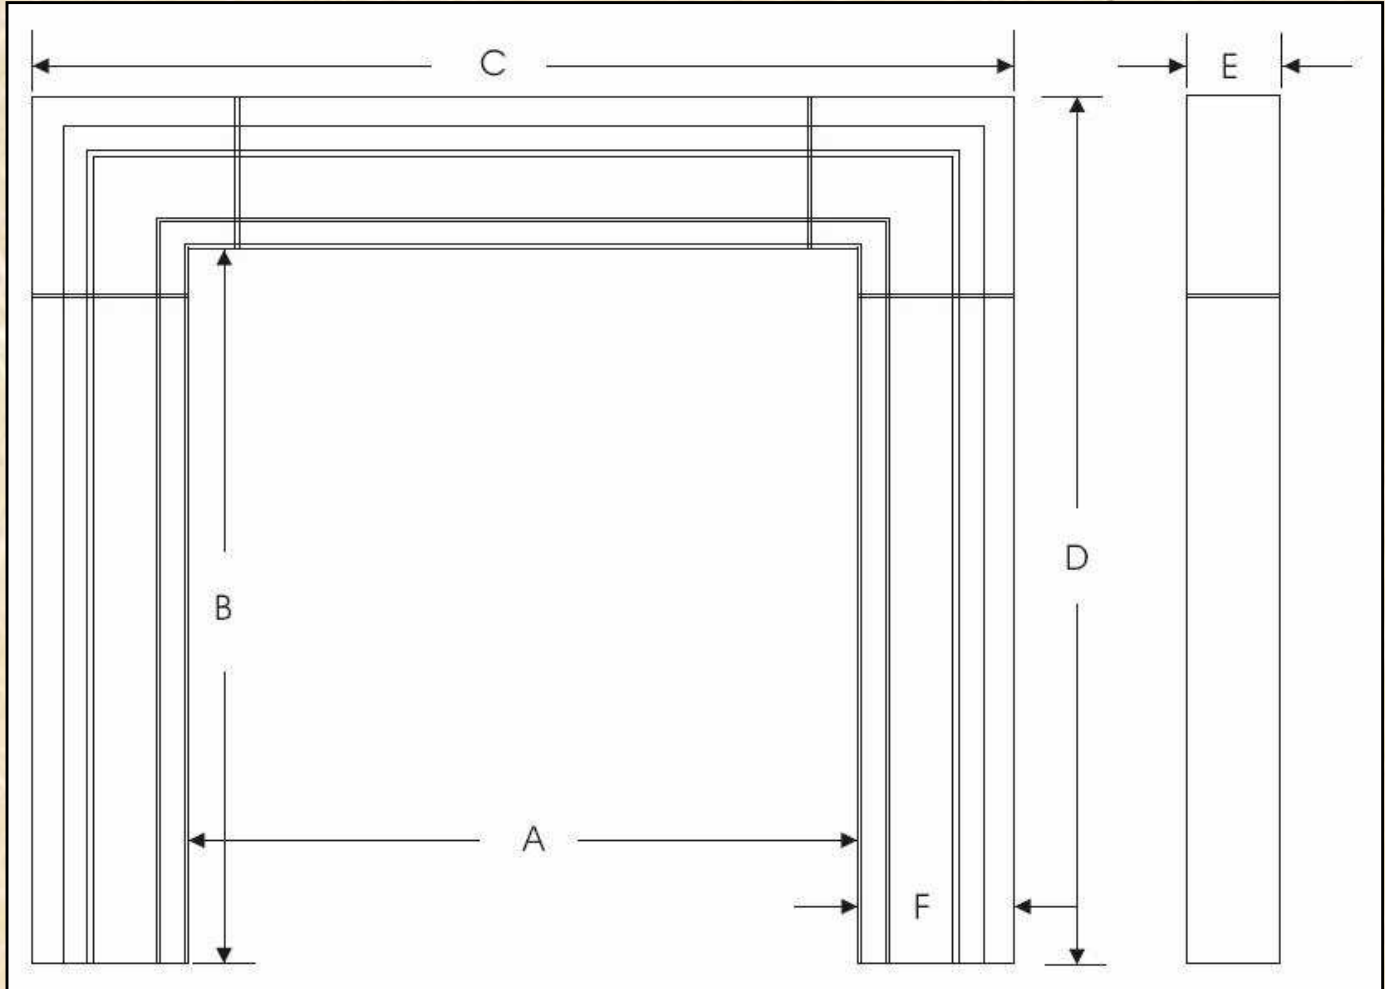

HEARTHCO INC.

Manufacturers of Precast & Wood Products

HANFORD

HANFORD

Precast Fireplace Surround

<i>Multi Piece</i>	A	B	C	D	E	F	Min. Hearth Size
HAN 63	43	47 1/4	63	57 1/4	6	10	66 x 20

The Hanford is a multi-piece mantel without a cap.