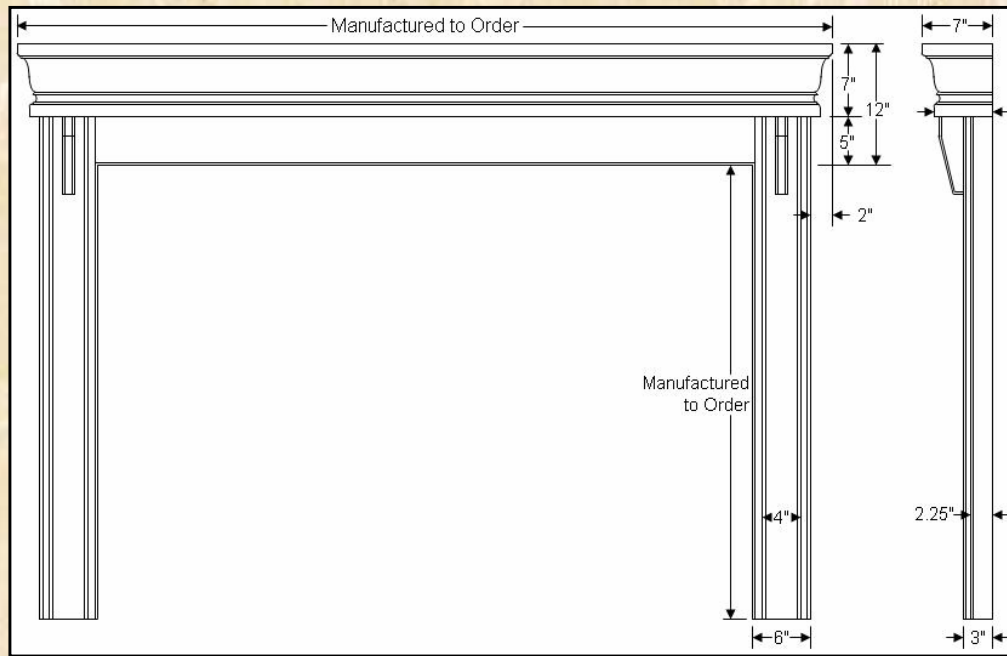

HEARTHCO INC.

Manufacturers of Precast & Wood Products

ELMAR MANTEL

ELMAR

Full Wood Mantel

Corner Detail

Woods Available

Paint Grade