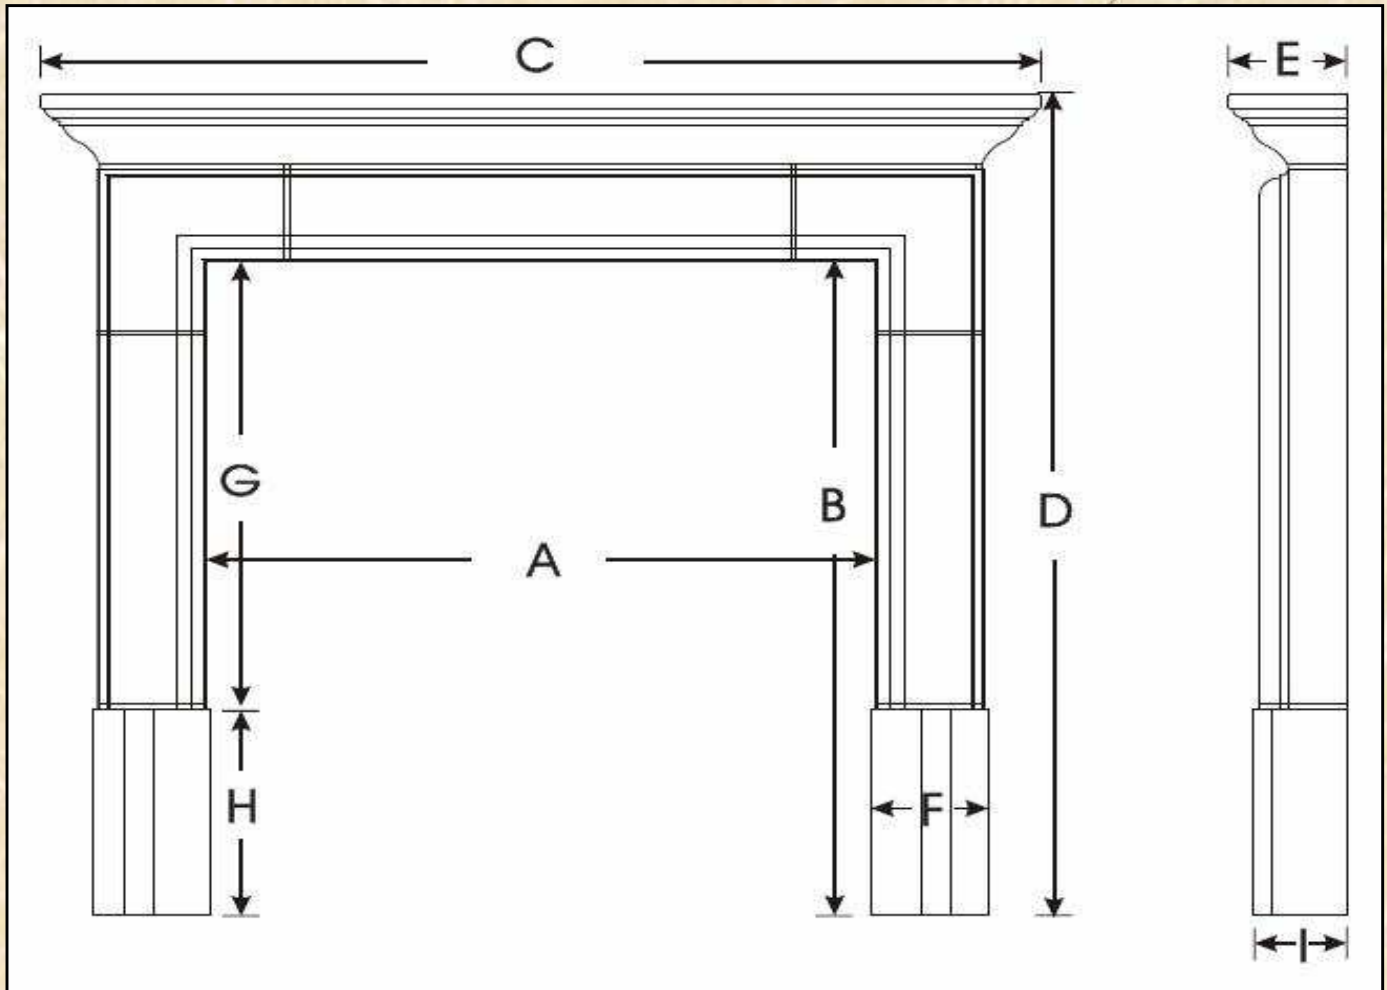

HEARTHCO INC.

Manufacturers of Precast & Wood Products

COLOMA

COLOMA

Precast Fireplace Surround

| <i>3 Sided</i> | A | B | C | D | E | F | G | H | I | Min. Hearth Size |
|----------------|--------|----|--------|--------|---|---|----|----|--------|------------------|
| COL 3-34 | 34 1/2 | 38 | 50 7/8 | 47 5/8 | 6 | 6 | 26 | 12 | 4 7/16 | 51 x 18 |
| COL 3-38 | 38 1/2 | 38 | 55 1/2 | 47 5/8 | 6 | 6 | 26 | 12 | 4 7/16 | 56x18 |

The Coloma is a one piece mantel with a cap.

One piece mantels are manufactured with the cap, lintel, legs and plinth blocks all as one piece. Hearths and accessories are ordered separately.

Corner Detail