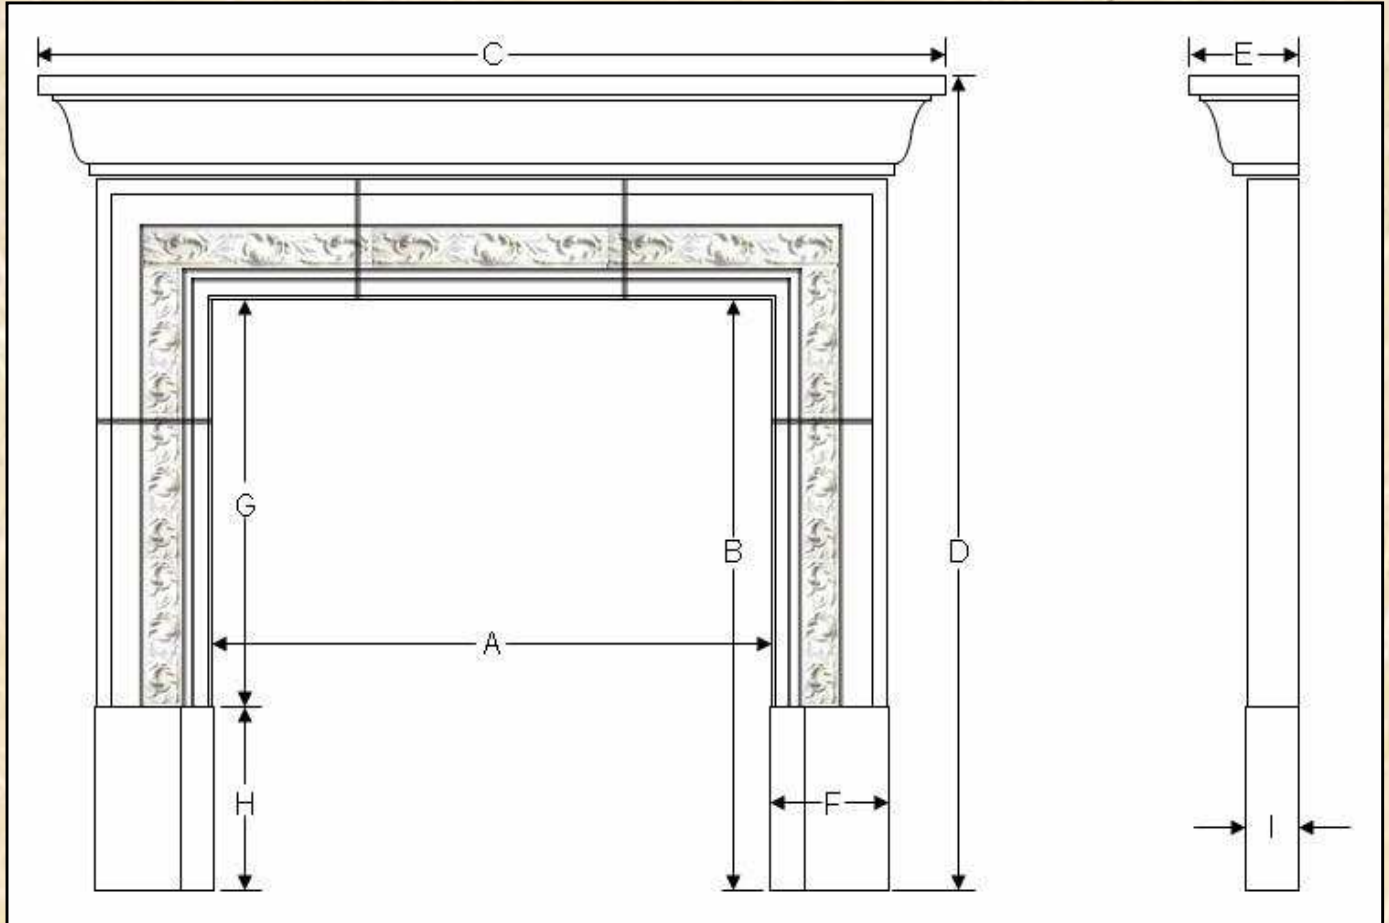

## Precast Fireplace Surround

3 Sided	A	B	C	D	E	F	G	H	I	Min. Hearth Size
CAR 3-38	38	to 38	62	to 52	7 1/2	8	26	12	3 3/4	60 x 18

The Carmel is sold as a one piece surround. The cap is shipped separately from the surround. One piece mantels are manufactured with the cap, lintel, legs and plinth blocks all as one piece. Hearths and accessories are ordered separately.